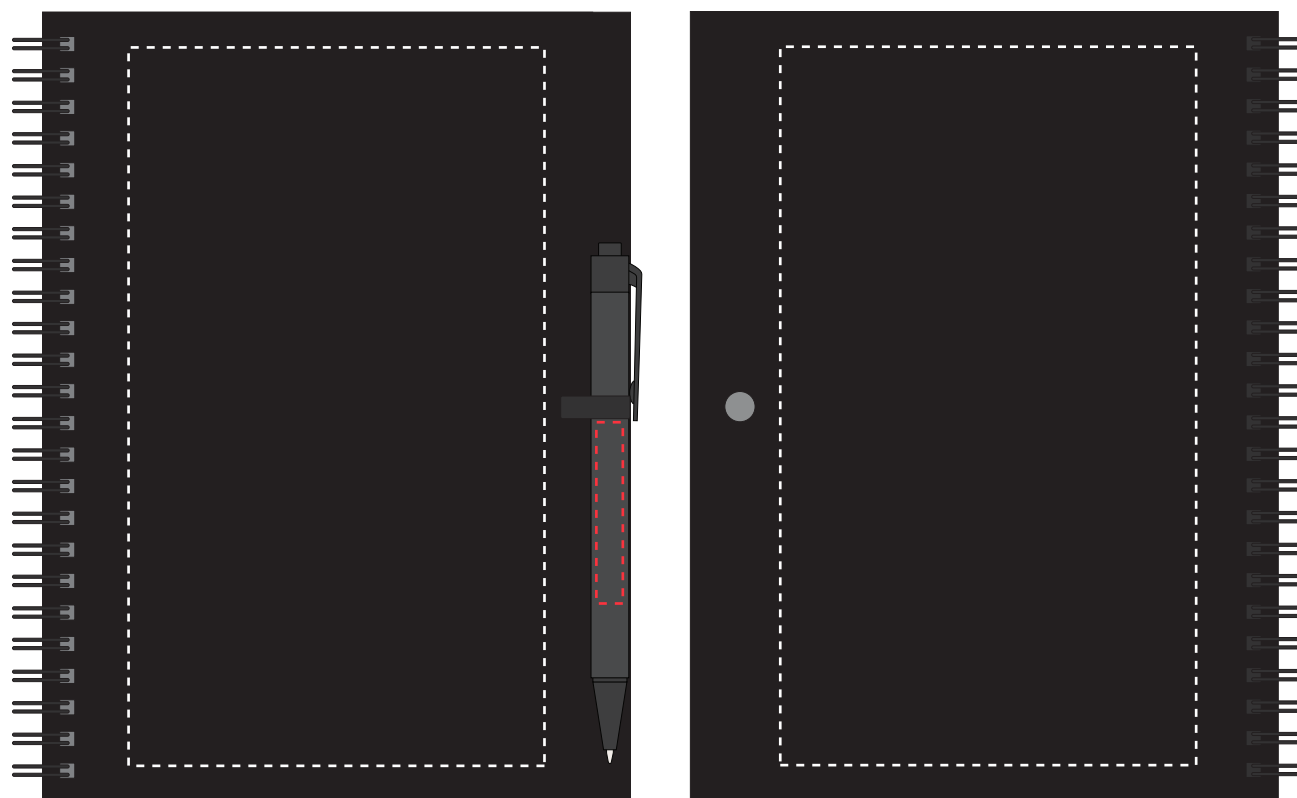

Artwork Approval

Your Ref:
Our Ref:

Quantity:
Version: 1

Product Code: QS0253
Product Colour: BLACK

PRODUCT NOTES: DUE TO THE NATURE OF THE PRODUCT THE PRINT POSITION MAY VARY BY 2 - 3 MM

**** NATURAL BOOK HAS A NATURAL PEN ****

We stock this item in the following colours

The dashed line is to demonstrate print area and will not appear on your printed item

PANTONE REFERENCE(S)

- Colour 3
- Colour 2
- Colour 3

ARTWORK SCALE 50%

PRINT LAYOUT

- CENTRED TO PRINT AREA
- CENTRED TO NOTEBOOK

PRINTING CONCERNS:

ACTUAL ARTWORK SIZE:

**** Due to the recycled nature of this notebook white print can appear patchy, we would recommend a silver print which gives a more consistent finish due to the metallic element of the silver ink ****